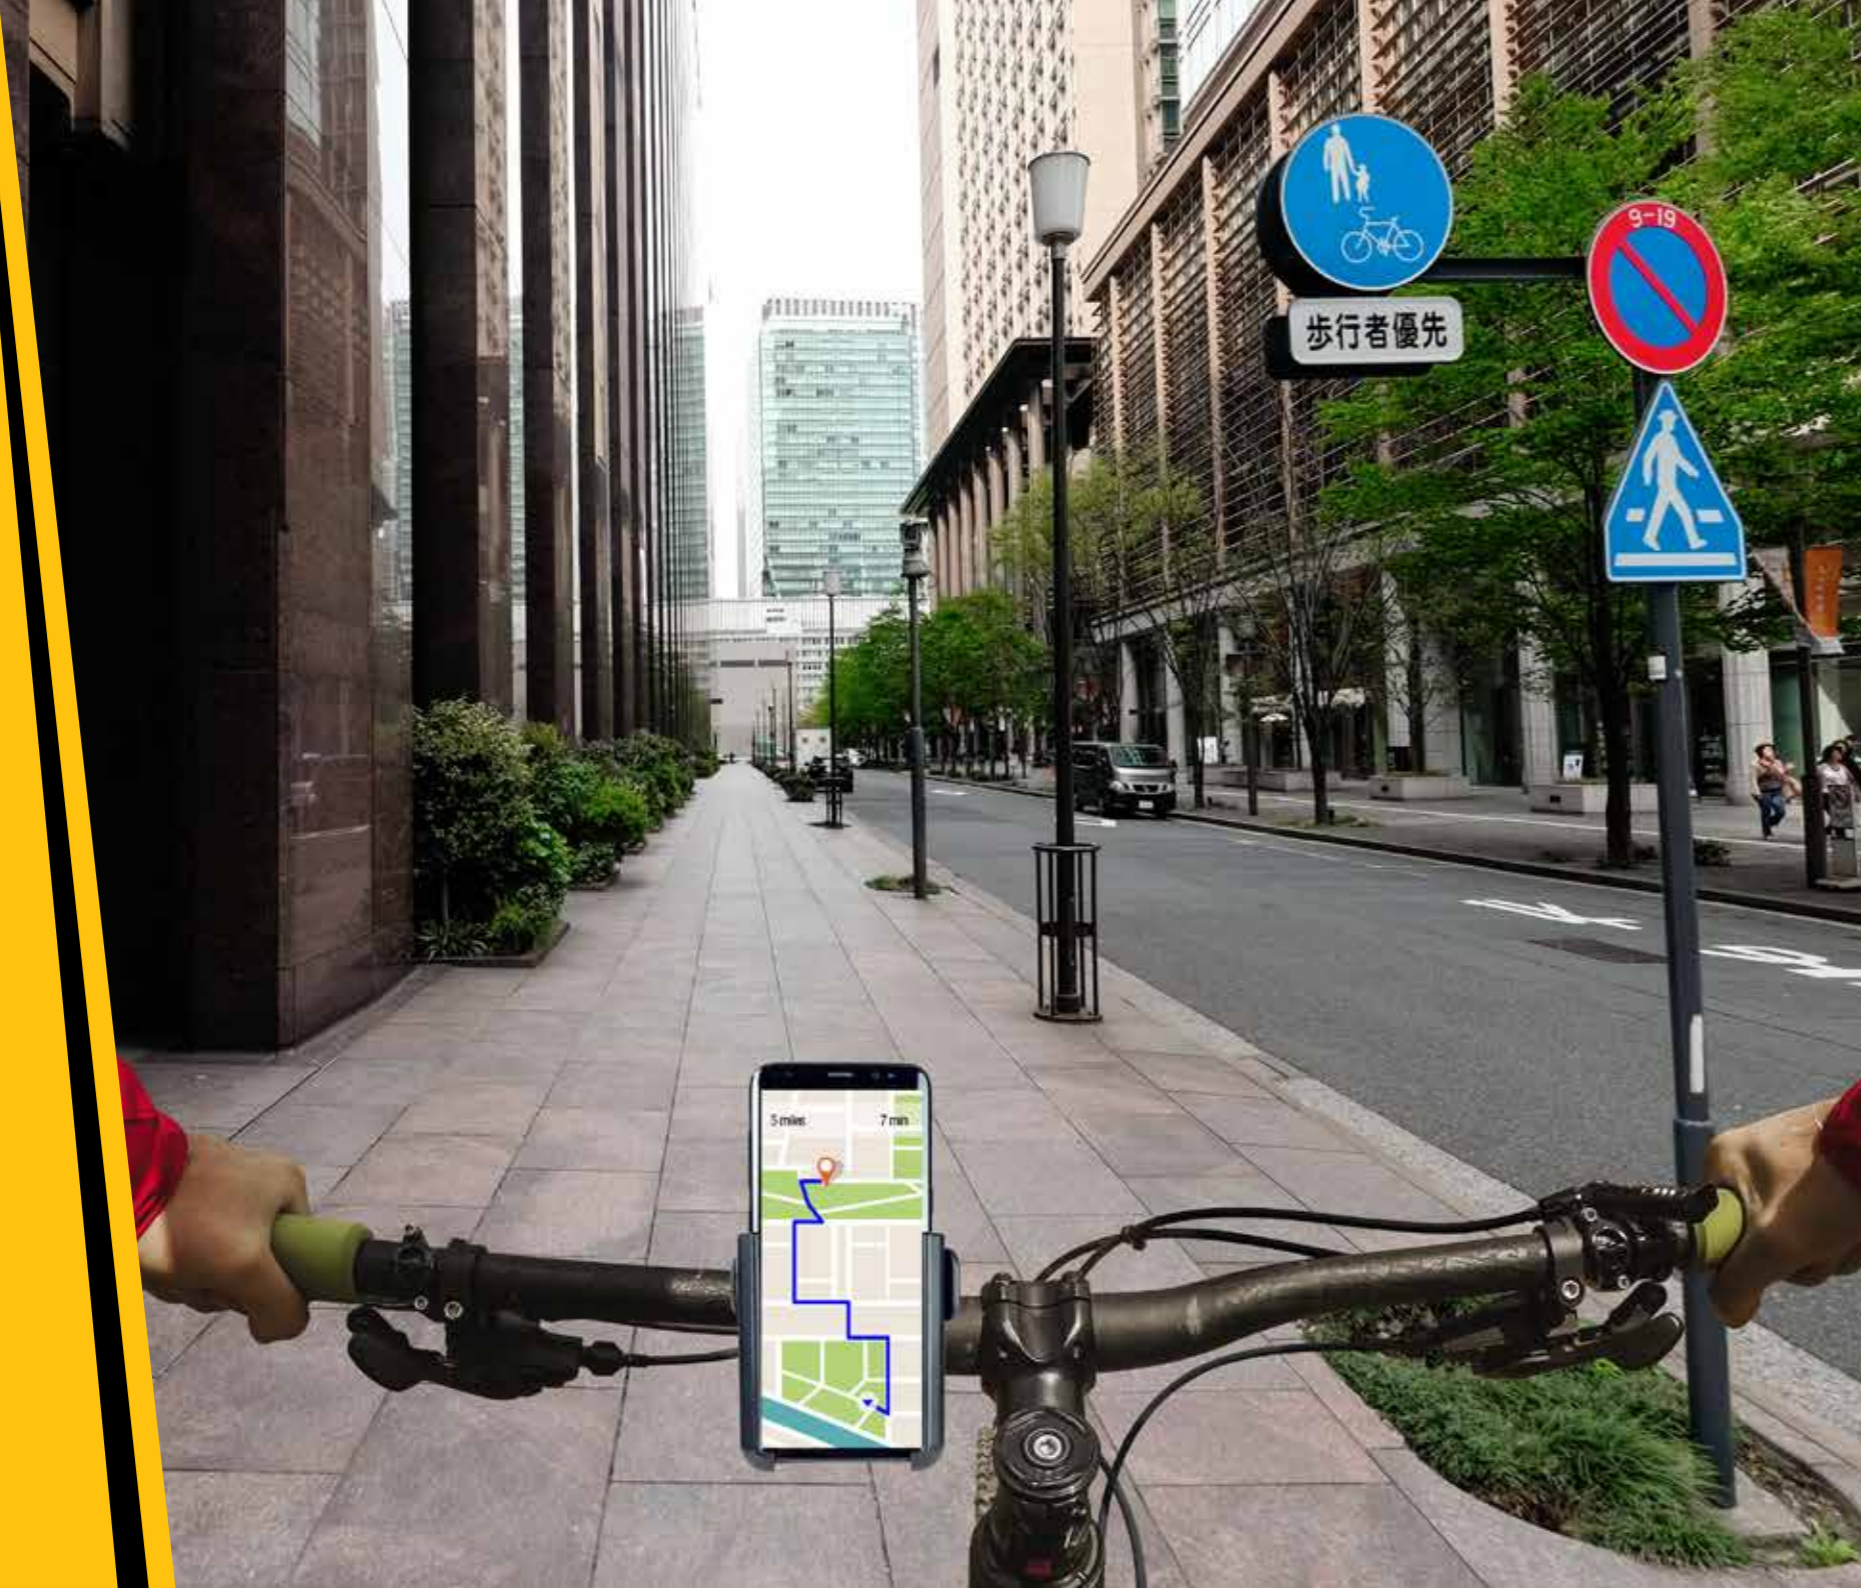

PHONE MOUNTS

Mobile Phone Mount | 8720

Finally, you can have an easy way to securely mount and interact with your phone while riding your bike. The OnGuard Bicycle Handlebar Phone Mount expands and adjusts to fit most phones, even ones that are plus-sized. It has a strong ball joint and can rotate back, forth and spin which allows you to position your phone for the best viewing angle. It can hold your phone in either portrait or landscape views. The phone mounting mechanism is universal, easy and convenient. The additional silicone safety web ensures an extra tight grip on your phone to prevent it from falling off. This adjustable phone mount fits most bikes and handlebar sizes with no tools necessary for installation. Stay connected at all times, enjoy your music and monitor your speed and trip data while on your ride.

Premium Mobile Phone Mount | 8721

Premium has finally arrived! No more phone mounts that let your phone fall out and break or mounts that lose position with a single bump in the road. The OnGuard premium bike handlebar phone mount is adjustable and sturdy to fit many types of phones all with a simple and easy-to-use turn dial. Rest assured that there are no tools needed for installation or removal. Don't worry about compatibility, it even fits on all types of bike handlebars and holds your precious phone securely with inset rubber grips! It also fits most phone models and sizes. Need to grab your phone after a ride or on the go? Well, we thought of that with our quick release lever, easily take your phone out. Aesthetically we let your phone shine with our minimalistic design, avoiding unnecessary bulk on the handlebars allowing for more space for other gadgets or your hands.